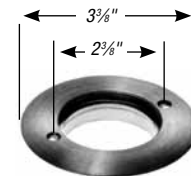

Accessories for 78 and 88 Series Floor Boxes

- Extends vertical adjusting ring 1 1/8"
- Seven cubic inch capacity
- 15-Amp, 125-Volt, NEMA grounding type
- Mounted on steel seating plate
- For use with 2" diameter-opening floor plate

478-G-12

8805-E

CAT. NO.	DESCRIPTION	STD. CTN.
8805-E	Extension Adjusting Ring	4
478-G-12	15-Amp 125-Volt NEMA Grounding Receptacle	4

Carpet Plate for 78 and 88 Series Floor Boxes

- Polished-brass finish
- Furnished complete with 6-32 x 1" brass flathead screws and gasket
- Threaded 2-20UN-2B to accept 694 plug
- 3 3/8" O.D. with 5/8" flange
- For brushed aluminum, add AL after catalog number

P-90-CP

CAT. NO.	DESCRIPTION	FINISH	STD. CTN.
P-90-CP	Carpet Plate	Brass	4
P-90-CP-AL	Carpet Plate	Aluminum	4

Will not accept P90 covers. Will accept 694 threaded plug.