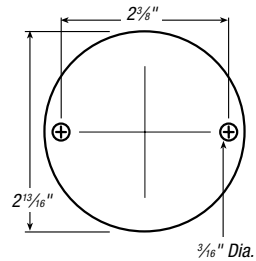

MopTite® Cover Plates for 78 and 88 Series

- Polished-brass finish
- Furnished complete with sealing gasket and 6-32 x 1/2" brass screws
- 2 13/16" outside diameter
- For brushed aluminum, add AL after catalog number

P-90-1/2
1/2" N.P.S. plug

P-90-3/4
3/4" N.P.S. plug

P-90-1
1" N.P.S. plug

P-90-1-1/4
1 1/4" N.P.S. plug

P-90-2*
2" dia. plug

P-90-1/2-2*
1/2" & 2" dia. plugs

P-90-3/4-2*
3/4" & 2" dia. plugs

CAT. NO.	DESCRIPTION	FINISH	STD. CTN.
P-90-1/2	Cover Plate 1/2" NPS Plug	Brass	4
P-90-3/4	Cover Plate 3/4" NPS Plug	Brass	4
P-90-3/4-AL	Cover Plate 3/4" NPS Plug	Aluminum	4
P-90-1	Cover Plate 1" NPS Plug	Brass	4
P-90-1-AL	Cover Plate 1" NPS Plug	Aluminum	4
P-90-1-1/4	Cover Plate 1 1/4" NPS Plug	Brass	4

CAT. NO.	DESCRIPTION	FINISH	STD. CTN.
P-90-1-1/4-AL	Cover Plate 1 1/4" NPS Plug	Aluminum	4
P-90-2	Cover Plate 2" UN Plug	Brass	4
P-90-2-AL	Cover Plate 2" UN Plug	Aluminum	4
P-90-1/2-2	Cover Plate 1/2" & 2" Plug	Brass	4
P-90-3/4-2	Cover Plate 3/4" & 2" Plug	Brass	4
P-90-3/4-2-AL	Cover Plate 3/4" & 2" Plug	Aluminum	4